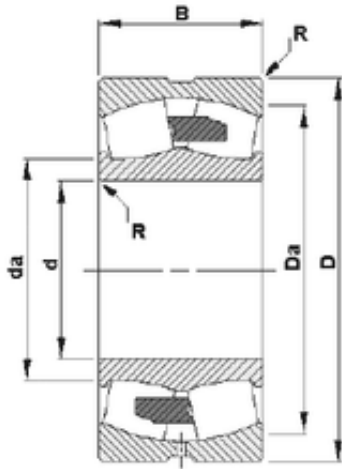

Bearing equipment manufacturing Co., Ltd

500 mm x 830 mm x 264 mm Timken
231/500YMB spherical roller bearings

Bearing No. 231/500YMB

Size	500x830x264 mm
Bore Diameter	500 mm
Outer Diameter	830 mm
Width	264 mm
d	500 mm
D	830 mm
B	264 mm
C	264 mm
R	6 mm
Da	753 mm
da	573 mm

231/500YMB Bearing 2D drawings and 3D CAD models