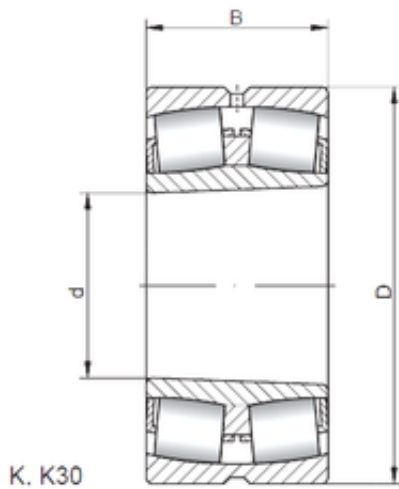

## Bearing equipment manufacturing Co., Ltd

120 mm x 260 mm x 86 mm ISO 22324 KW33  
spherical roller bearings

Bearing No. 22324 KW33

Size	120x260x86 mm
Bore Diameter	120 mm
Outer Diameter	260 mm
Width	86 mm
d	120 mm
D	260 mm
B	86 mm
C	86 mm

22324 KW33 Bearing 2D drawings and 3D CAD models