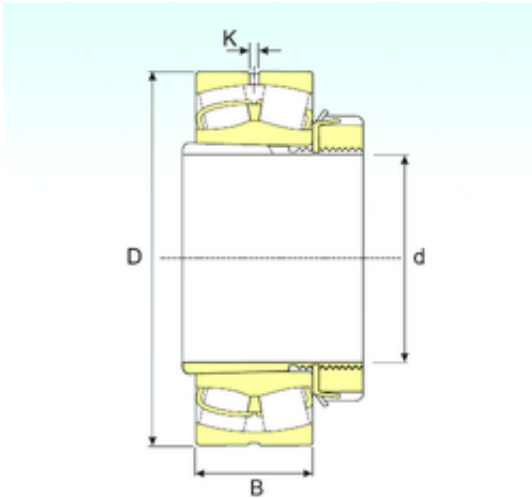

## Bearing equipment manufacturing Co., Ltd

380 mm x 720 mm x 256 mm ISB 23280  
EKW33+OH3280 spherical roller bearings

Bearing No. 23280 EKW33+OH3280

Size	380x720x256 mm
Bore Diameter	380 mm
Outer Diameter	720 mm
Width	256 mm
d	380 mm
D	720 mm
B	256 mm
B1	328 mm
C	256 mm
K	12 mm
Weight	505 Kg
Basic dynamic load rating (C)	6419 kN
Basic static load rating (C0)	10192 kN
(Grease) Lubrication Speed	513 r/min

23280 EKW33+OH3280 Bearing 2D drawings and 3D CAD models