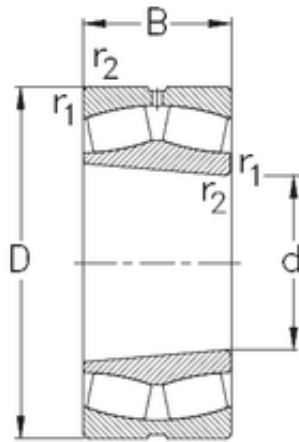

Bearing equipment manufacturing Co., Ltd

380 mm x 520 mm x 106 mm NKE 23976-K-MB-W33 spherical roller bearings

Bearing No. 23976-K-MB-W33

Size	380x520x106 mm
Bore Diameter	380 mm
Outer Diameter	520 mm
Width	106 mm
d	380 mm
D	520 mm
B	106 mm
C	106 mm
r1 min.	4 mm
r2 min.	4 mm
Weight	70 Kg
Basic dynamic load rating (C)	1720 kN
Basic static load rating (C0)	3830 kN
Limiting speed	1200 r/min
Calculation factor (e)	0,18
Calculation factor (Y0)	3,58
Calculation factor (Y1)	3,66

23976-K-MB-W33 Bearing 2D drawings and 3D CAD models