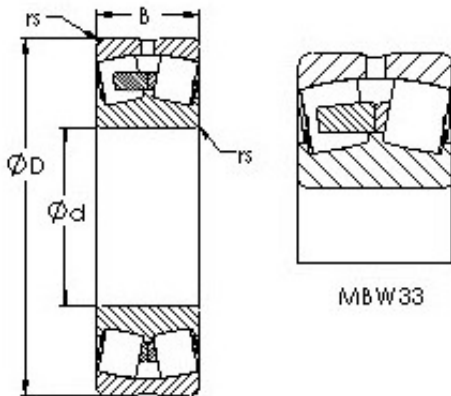

Bearing equipment manufacturing Co., Ltd

AST 24030MBW33 spherical roller bearings

Bearing No. 24030MBW33

Size	150x225x75 mm
Bore Diameter	150 mm
Outer Diameter	225 mm
Width	75 mm
Bearing Type	straight bore, lube groove and holes
Bore Dia (d)	150.0000
Outer Dia (D)	225.0000
Width (B)	75.0000
Radius (min) (rs)	2.100
Dynamic Load Rating (Cr)	620,000
Static Load Rating (Cor)	1,140,000
Max Speed (Grease) (X000 RPM)	1
Max Speed (Oil) (X000 RPM)	1
Weight (g)	10,140.00
Material	52100 Chrome steel, or equivalent

24030MBW33 Bearing 2D drawings and 3D CAD models