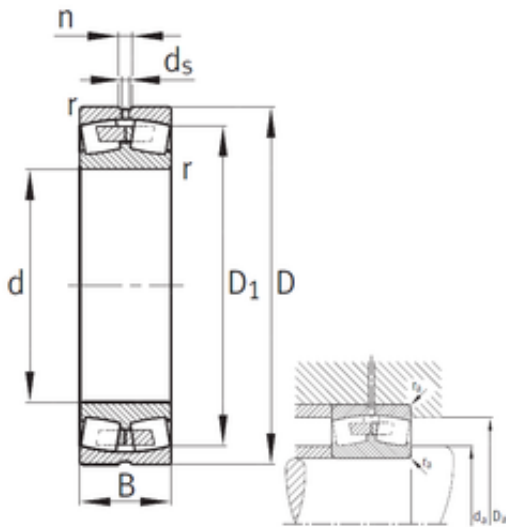

## Bearing equipment manufacturing Co., Ltd

400 mm x 650 mm x 200 mm FAG 23180-B-MB  
spherical roller bearings

Bearing No. 23180-B-MB

Size	400x650x200 mm
Bore Diameter	400 mm
Outer Diameter	650 mm
Width	200 mm
d	400 mm
D	650 mm
B	200 mm
C	200 mm
n	23,5 mm
r min.	6 mm
D1	567,2 mm
da min.	426 mm
Da max.	624 mm
ra max.	5 mm
d5	12,5 r/min
Weight	270 Kg
Basic dynamic load rating (C)	4250 kN
Basic static load rating (C0)	8500 kN
Fatigue load limit (Pu)	670
Reference speed	485 r/min
Limiting speed	750 r/min
Calculation factor (e)	0,31
Calculation factor (Y0)	2,1
Calculation factor (Y1)	2,15

23180-B-MB Bearing 2D drawings and 3D CAD models