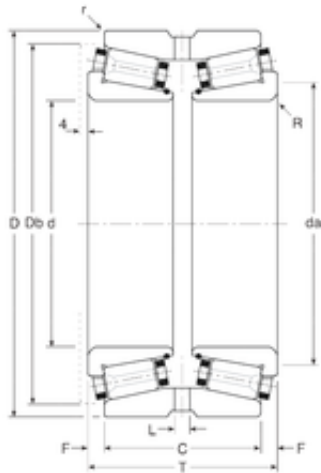

Bearing equipment manufacturing Co., Ltd

Gamet 113060/113101XG tapered roller bearings

Bearing No. 113060/113101XG

Size	60x101.6x58 mm
Bore Diameter	60 mm
Outer Diameter	101,6 mm
Width	58 mm
d	60 mm
D	101,6 mm
T	58 mm
C	46,88 mm
r	0,8 mm
F	5,56 mm
L	7 mm
R	2 mm
db	96 mm
da	72 mm
Weight	1,825 Kg

113060/113101XG Bearing 2D drawings and 3D CAD models