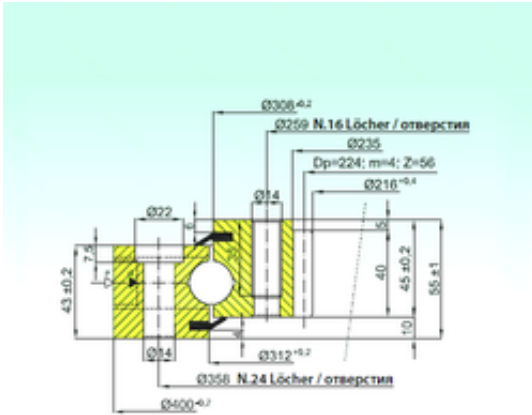

## ISB ZB1.20.0310.200-2SPTN thrust ball bearings

Bearing No. ZB1.20.0310.200-2SPTN

Size	216x400x55 mm
Bore Diameter	216 mm
Outer Diameter	400 mm
Width	55 mm
d	216 mm
D	400 mm

ZB1.20.0310.200-2SPTN Bearing 2D drawings and 3D CAD models