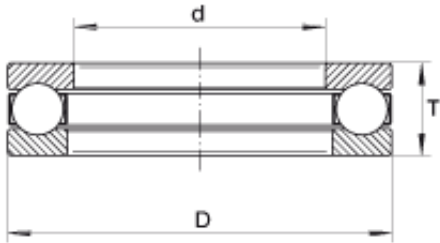

### INA XW2-5/8 thrust ball bearings

XW2-5/8 Bearing 2D drawings and 3D CAD models

Bearing No. XW2-5/8

Size	66.675x95.25x19.05 mm
Bore Diameter	66,675 mm
Outer Diameter	95,25 mm
Width	19,05 mm
d	2 5/8 inch
d	66,675 mm
D	3,75 inch
D	95,25 mm
T	0,75 inch
T	19,05 mm
m	0,893 lbs / Weight
m	0,405 kg / Weight
C <sub>a</sub>	6500 lbf / Dynamic load rating (axial)
C <sub>a</sub>	29000 N / Dynamic load rating (axial)
C <sub>0a</sub>	17300 lbf / Static load rating (axial)
C <sub>0a</sub>	77000 N / Static load rating (axial)
Category	Bearings
Inventory	0.0
Manufacturer Name	SCHAEFFLER GROUP
Minimum Buy Quantity	N/A
Weight / Kilogram	0.521
Product Group	B00308