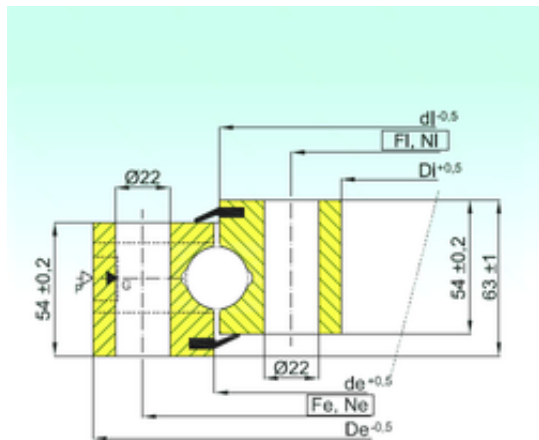

Bearing equipment manufacturing Co., Ltd

ISB NB1.25.0955.200-1PPN thrust ball bearings

Bearing No. NB1.25.0955.200-1PPN

NB1.25.0955.200-1PPN Bearing 2D drawings and 3D CAD models

Size	855x1055x63 mm
Bore Diameter	855 mm
Outer Diameter	1055 mm
Width	63 mm
d	855 mm
D	1055 mm
H	63 mm
de	954 mm
di	956 mm
Di	855 mm
De	1055 mm
Fe	1015 mm
Ne	30 mm
Fi	895 mm
Ni	30 mm