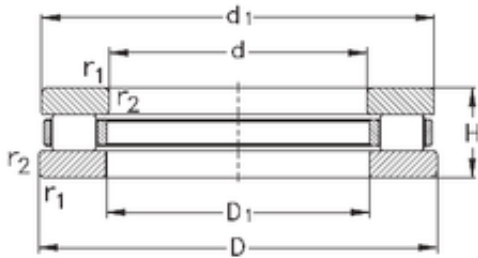

Bearing equipment manufacturing Co., Ltd

NKE 81108-TVPB thrust roller bearings

Bearing No. 81108-TVPB

Size	40x60x13 mm
Bore Diameter	40 mm
Outer Diameter	60 mm
Width	13 mm
d	40 mm
D	60 mm
H	13 mm
d1	60 mm
r1 min.	0,6 mm
r2 min.	0,6 mm
D1	42 mm
Weight	0,12 Kg
Basic dynamic load rating (C)	40,42 kN
Basic static load rating (C0)	127 kN

81108-TVPB Bearing 2D drawings and 3D CAD models