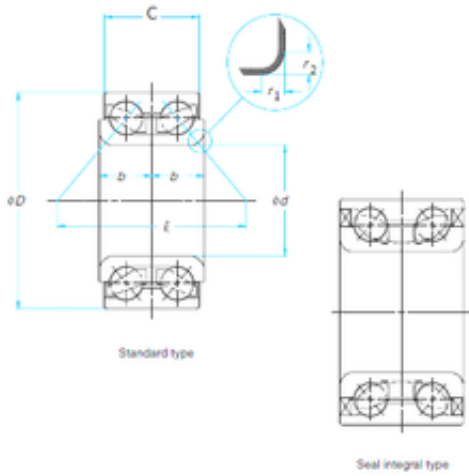

Bearing equipment manufacturing Co., Ltd

43 mm x 80 mm x 40 mm Timken WB000021
angular contact ball bearings

Bearing No. WB000021

Size	43x80x40 mm
Bore Diameter	43 mm
Outer Diameter	80 mm
Width	40 mm
d	43 mm
D	80 mm
B	40 mm
C	40 mm
Weight	0,848 Kg

WB000021 Bearing 2D drawings and 3D CAD models