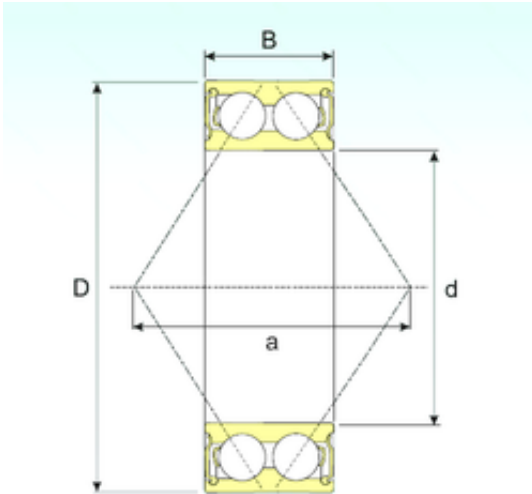

Bearing equipment manufacturing Co., Ltd

25 mm x 62 mm x 25,4 mm ISB 3305-2RS
angular contact ball bearings

Bearing No. 3305-2RS

Size	25x62x25.4 mm
Bore Diameter	25 mm
Outer Diameter	62 mm
Width	25,4 mm
d	25 mm
D	62 mm
B	25,4 mm
C	25,4 mm
a	36 mm
Weight	0,35 Kg
Basic dynamic load rating (C)	31,36 kN
Basic static load rating (C0)	19,99 kN
(Grease) Lubrication Speed	10450 r/min

3305-2RS Bearing 2D drawings and 3D CAD models