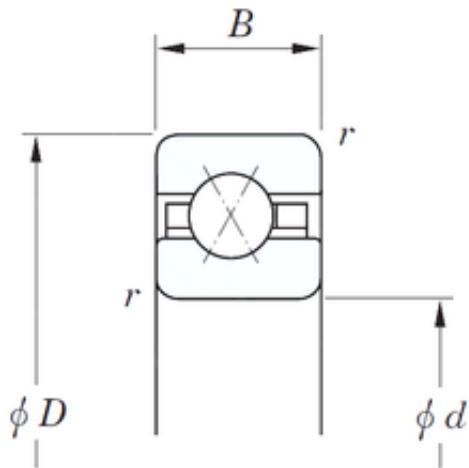

Bearing equipment manufacturing Co., Ltd

190,5 mm x 241,3 mm x 25,4 mm KOYO KGX075 angular contact ball bearings

Bearing No. KGX075

Size	190.5x241.3x25.4 mm
Bore Diameter	190,5 mm
Outer Diameter	241,3 mm
Width	25,4 mm
d	190,5 mm
D	241,3 mm
B	25,4 mm
C	25,4 mm
r	2 mm
Weight	2,77 Kg
Basic dynamic load rating (C)	45,8 kN
Bearing No.	KGX075
r(min)	2
Cr	45.8
C0r	55.0
Mass(kg)	2.77

KGX075 Bearing 2D drawings and 3D CAD models