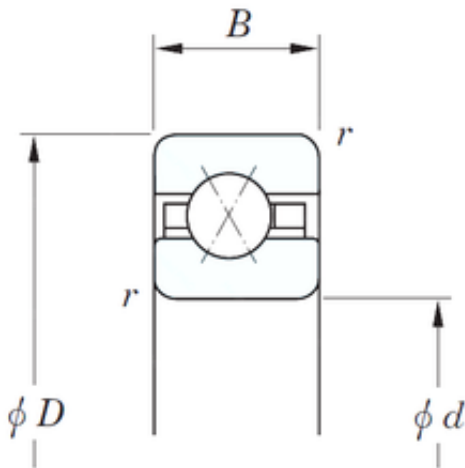

Bearing equipment manufacturing Co., Ltd

304,8 mm x 342,9 mm x 19,05 mm KOYO
KFX120 angular contact ball bearings

Bearing No. KFX120

Size	304.8x342.9x19.05 mm
Bore Diameter	304,8 mm
Outer Diameter	342,9 mm
Width	19,05 mm
d	304,8 mm
D	342,9 mm
B	19,05 mm
C	19,05 mm
r	2 mm
Weight	2,36 Kg
Basic dynamic load rating (C)	35,9 kN
Bearing No.	KFX120
r(min)	2
Cr	35.9
C0r	61.1
Mass(kg)	2.36

KFX120 Bearing 2D drawings and 3D CAD models