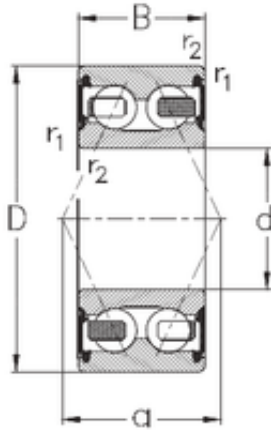

Bearing equipment manufacturing Co., Ltd

20 mm x 52 mm x 22,2 mm NKE 3304-B-2RSR-TV angular contact ball bearings

Bearing No. 3304-B-2RSR-TV

| | |
|-------------------------------|---------------|
| Size | 20x52x22.2 mm |
| Bore Diameter | 20 mm |
| Outer Diameter | 52 mm |
| Width | 22,2 mm |
| d | 20 mm |
| D | 52 mm |
| B | 22,2 mm |
| C | 22,2 mm |
| Angle (°) | 32 ° |
| a | 26 mm |
| r1 min. | 1,1 mm |
| r2 min. | 1,1 mm |
| Weight | 0,2 Kg |
| Basic dynamic load rating (C) | 22,3 kN |
| Basic static load rating (C0) | 14,3 kN |
| Limiting speed | 9000 r/min |

3304-B-2RSR-TV Bearing 2D drawings and 3D CAD models