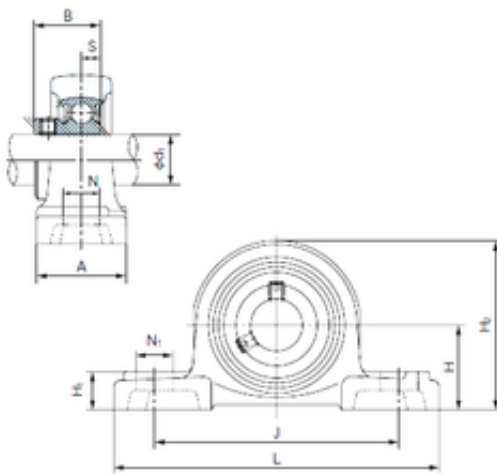

## NACHI BP205 bearing units

Bearing No. BP205

Bore Diameter	25 mm
Width	27 mm
d	25 mm
A	38 mm
B	27 mm
H	36.5 mm
H1	16 mm
H2	70 mm
J	105 mm
L	140 mm
N	13 mm
N1	16 mm

BP205 Bearing 2D drawings and 3D CAD models