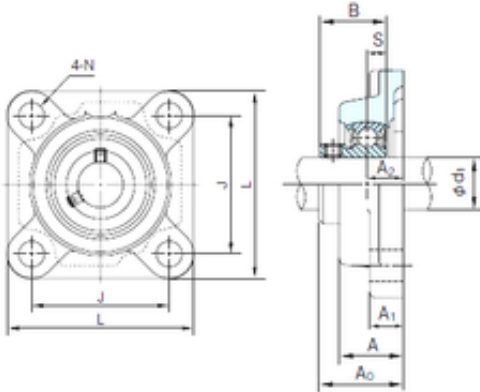

Bearing equipment manufacturing Co., Ltd

NACHI BF205 bearing units

Bearing No. BF205

Bore Diameter	25 mm
d1	25 mm
A0	36.2 mm
A	27 mm
A1	14 mm
B	27 mm
J	70 mm
L	95 mm
N	12 mm
S	7.5 mm
Bolt (G)	M10
A2	16 mm

BF205 Bearing 2D drawings and 3D CAD models