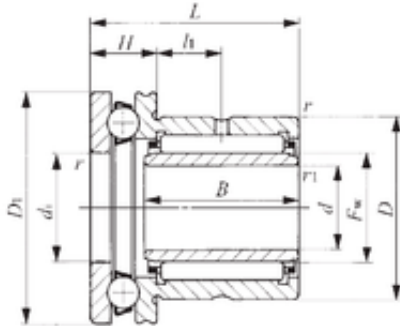

Bearing equipment manufacturing Co., Ltd

7 mm x 19 mm x 16 mm IKO NAXI 723 complex bearings

Bearing No. NAXI 723

Bore Diameter	7 mm
Outer Diameter	19 mm
d	7 mm
Fw	10 mm
D	19 mm
D1	24 mm
B	16 mm
d1	10 mm
r min.	0,3 mm
r1 min.	0,2 mm
H	9 mm
L	23 mm
L1	6,5 mm
da min.	18 mm
db	9 mm
Weight	0,0435 Kg
Dynamic load rating radial (C)	8,23 kN
Dynamic load rating axial (C)	10 kN
Static load rating radial (C0)	9,19 kN
Static load rating axial (C0)	11,1 kN
Category	Bearings
Inventory	0.0
Manufacturer Name	IKO
Minimum Buy Quantity	N/A

NAXI 723 Bearing 2D drawings and 3D CAD models

Bearing equipment manufacturing Co., Ltd

Weight / Kilogram	0
Product Group	B04144