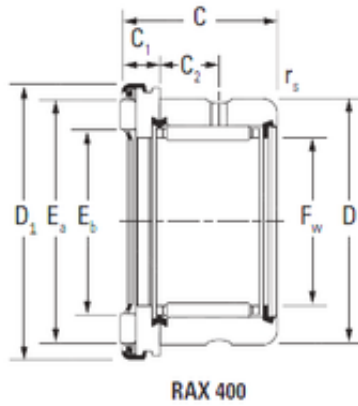

## KOYO RAX 470 complex bearings

Bearing No. RAX 470

Size	70x85x28 mm
Bore Diameter	70 mm
Outer Diameter	85 mm
Width	28 mm
Fw	70 mm
D	85 mm
D1	95 mm
C	28 mm
C1	7 mm
C2	11 mm
Ea	89,2 mm
Eb	73,5 mm
Weight	0,386 Kg
Dynamic load rating radial (C)	36,1 kN
Dynamic load rating axial (C)	34,5 kN
Static load rating radial (C0)	84,7 kN
Static load rating axial (C0)	223 kN