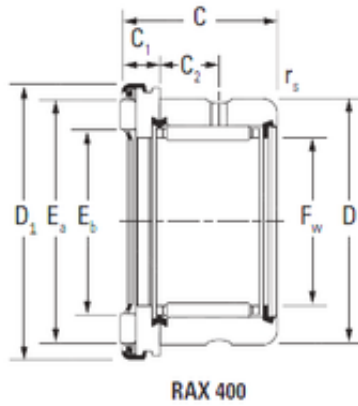

Bearing equipment manufacturing Co., Ltd

KOYO RAX 440 complex bearings

Bearing No. RAX 440

Size	40x52x24 mm
Bore Diameter	40 mm
Outer Diameter	52 mm
Width	24 mm
Fw	40 mm
D	52 mm
D1	60 mm
C	24 mm
C1	6 mm
C2	9 mm
Ea	54,9 mm
Eb	43 mm
Weight	0,15 Kg
Dynamic load rating radial (C)	23,8 kN
Dynamic load rating axial (C)	20,4 kN
Static load rating radial (C0)	47 kN
Static load rating axial (C0)	96 kN

RAX 440 Bearing 2D drawings and 3D CAD models