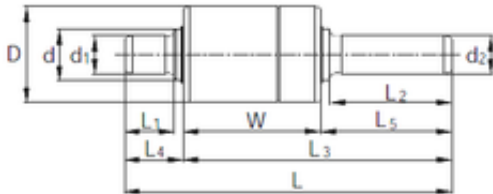

## KBC RW306213 complex bearings

Bearing No. RW306213

RW306213 Bearing 2D drawings and 3D CAD models

Outer Diameter	30 mm
D	30 mm
d	15.918 mm
L4	16.5 mm
L5	37 mm
L2	34.5 mm
L3	67 mm
d1	15.918 mm
d2	12 mm
L	83.5 mm
W	30 mm