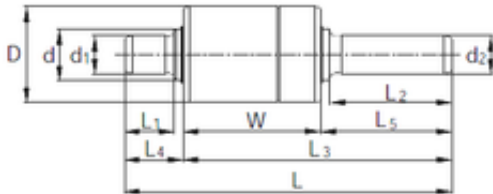

Bearing equipment manufacturing Co., Ltd

KBC BW306201 complex bearings

Bearing No. BW306201

BW306201 Bearing 2D drawings and 3D CAD models

Outer Diameter	30 mm
D	30 mm
d	15.918 mm
L4	17.24 mm
L5	37.51 mm
L2	34.9 mm
L3	64.51 mm
d1	15.918 mm
d2	12.038 mm
L	81.75 mm
W	27 mm