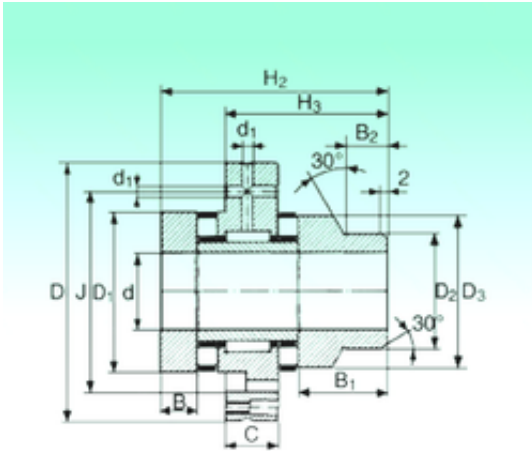

Bearing equipment manufacturing Co., Ltd

ZARF 45105 L TN Bearing 2D drawings and 3D CAD models

45 mm x 105 mm x 11,5 mm NBS ZARF 45105 L TN complex bearings

Bearing No. ZARF 45105 L TN

Size	45x105x22.5 mm
Bore Diameter	45 mm
Outer Diameter	105 mm
Width	22,5 mm
d	45 mm
D	105 mm
C	22,5 mm
H	60 mm
d1	6 mm
B	11,5 mm
B1	26,5 mm
B2	12 mm
D1	70 mm
D2	56 mm
D3	68 mm
H1	40 mm
J	85 mm
Thread (G)	M8
Weight	1,85 Kg
Dynamic load rating radial (C)	36,1 kN
Dynamic load rating axial (C)	57,95 kN
Static load rating radial (C0)	70,3 kN
Static load rating axial (C0)	168,15 kN
(Grease) Lubrication Speed	1 400 r/min